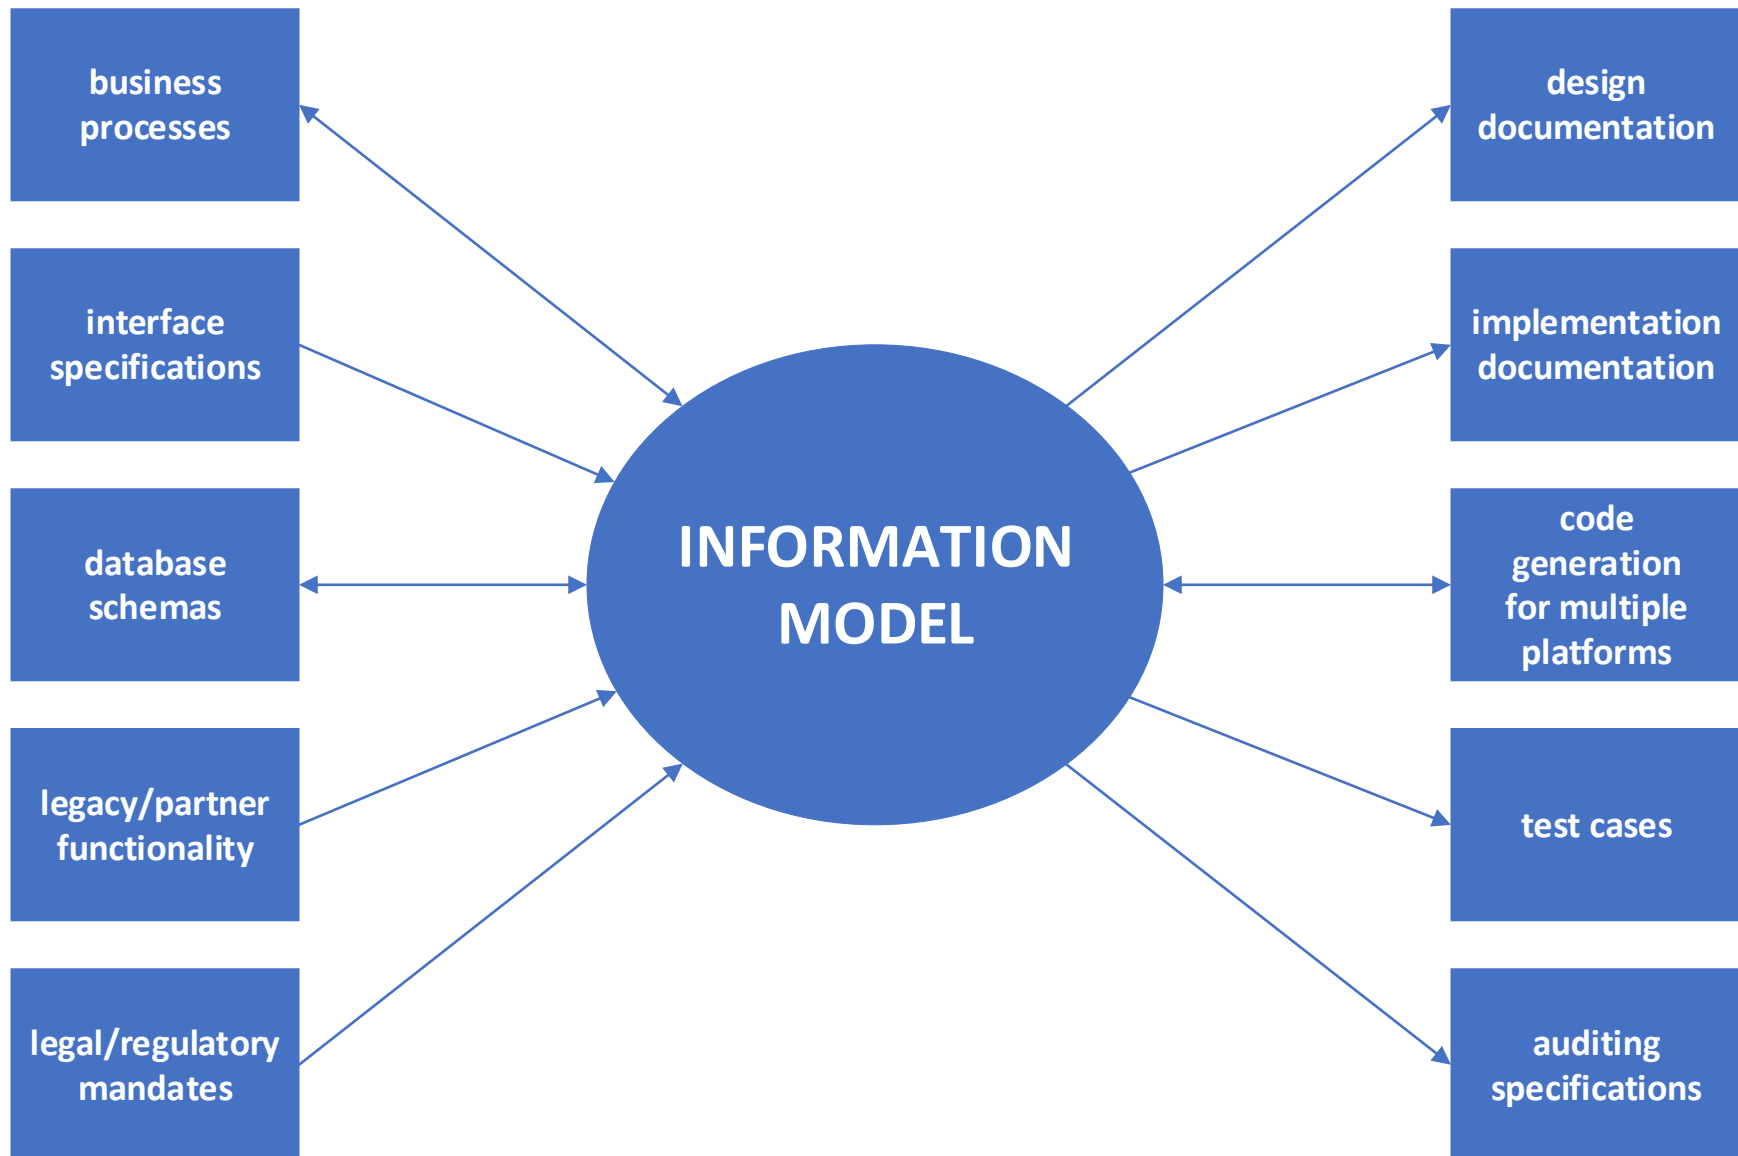

Sparx Enterprise Architect Information Architecture Capabilities

Project Consultants, LLC P.O. Box 315, Shell Knob, MO 65747 903-477-7176
margaret@projectconsultantsusa.com www.projectconsultantsusa.com